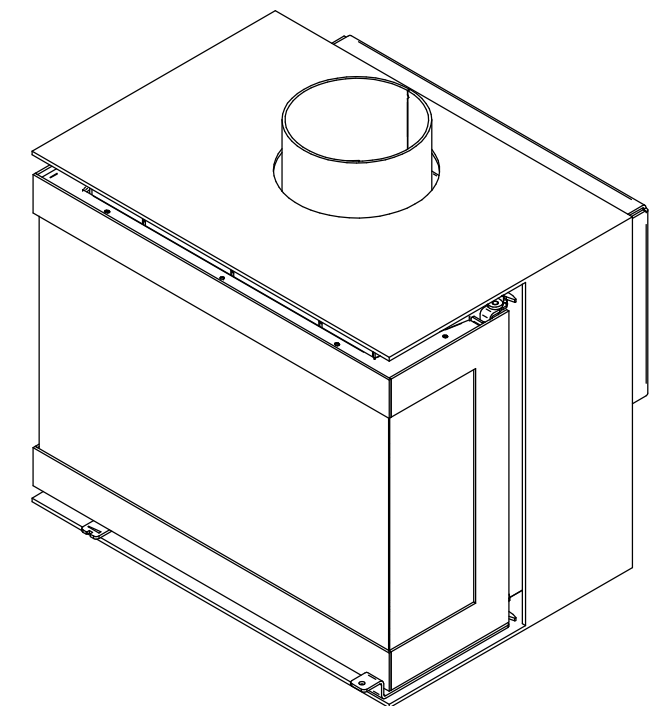

OPTION
console for wall

VENUS 630DC V23
in the box + console for wall